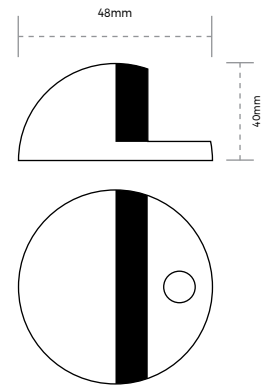

Door Stops and Accessories

TECHNICAL

SKU	Description	Size	Finish	Package Type	Qty
BA1012.SCP	Half moon floor door stop	48 x 40mm	Satin Chrome	Retail Bag	1
BA1010.SCP	Half moon floor door stop	48 x 40mm	Satin Chrome	Trade Packed	1
BA1011.PCP	Half moon floor door stop	48 x 40mm	Polished Chrome	Retail Bag	1
BA1010.PCP	Half moon floor door stop	48 x 40mm	Polished Chrome	Trade Packed	1
BA1018.BLK	Black rubber door stop		Black	Trade Packed	1
BA1013.SCP	Door Viewer		Satin Chrome	Trade Packed	1
BA1016.SCP	Door Viewer		Satin Chrome	Retail Bag	1
BA1017.SIL	Door Chain		Matt Silver	Retail Bag	1
BA1014.SIL	Door Chain		Matt Silver	Trade Packed	1
BA1015.SSS	Euro Cylinder Pull		Satin Stainless Steel	Retail Bag	1
BA1019.SSS	Euro Cylinder Pull		Satin Stainless Steel	Trade Packed	1
BA1110.SSS	Lever Action Flush Bolt		Satin Stainless Steel	Trade Packed	1

Door Signs

SPARKA engraved or screen printed 76mm diameter signs, all come complete with fixings.